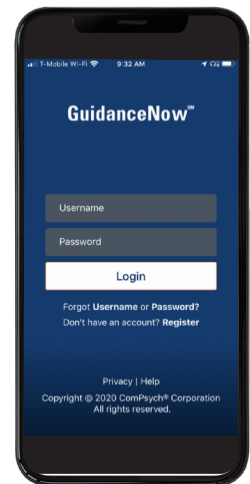

Online Support

What you want. When you want it.

Access your ComPsych® GuidanceResources® services anytime, anywhere from your computer, tablet or smartphone. Our award-winning portal, GuidanceResources® Online, is your go-to site for expert information and tools on the issues that matter most to you: relationships, work, school, parenting, wellness, legal, financial, free time and much more. With 24/7 access, you can get the info you need when and where you need it.

Go online for:

- Articles, podcasts, videos, slideshows
- On-demand trainings, online communities and chat
- “Ask a GuidanceConsultant^{SM}” personal responses to your questions

Download the free GuidanceNow^{SM} app to gain access.

- Register as a first-time user on GuidanceResources.com using your web organizations web ID
- Download the app from either the App Store or Google play
- Log in using your username and password

App Store

Google Play

24/7 Live Assistance:

Call:

TRS: Dial 711

Online: [guidanceresources.com](https://www.guidanceresources.com)

App: GuidanceNow^{SM}

Web ID: